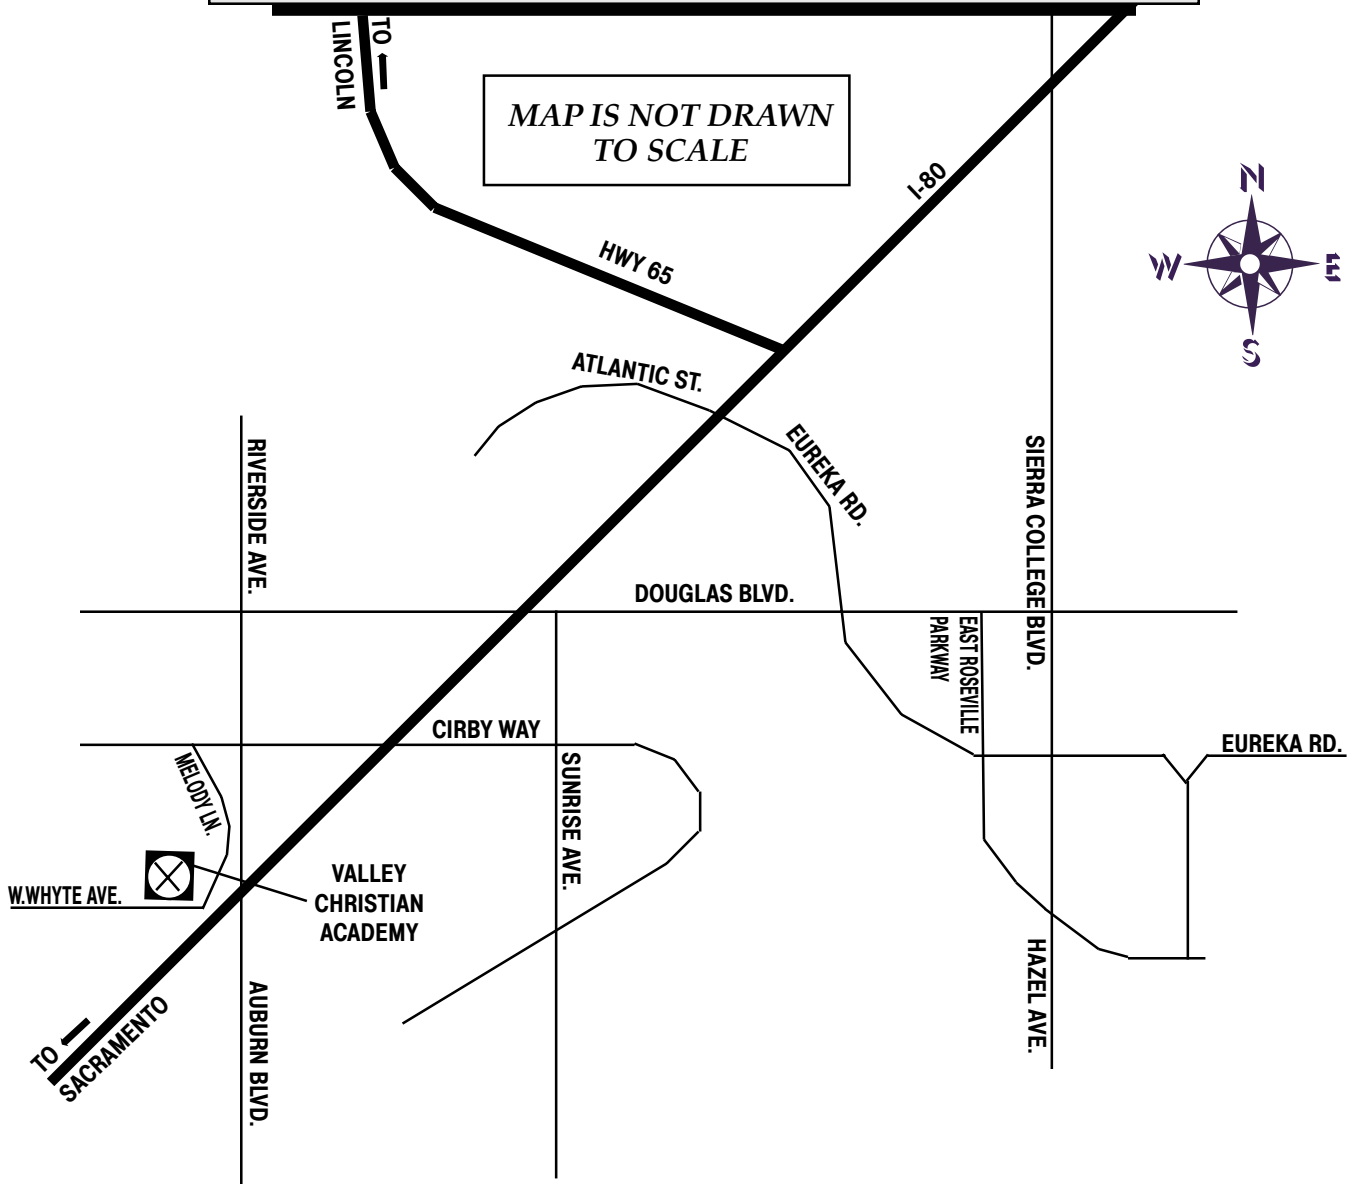

VALLEY CHRISTIAN ACADEMY

301 W. Whyte Avenue
Roseville

MAP IS NOT DRAWN
TO SCALE

DIRECTIONS TO VALLEY CHRISTIAN ACADEMY:

From I-80: Take the Riverside Avenue exit and go north to Cirby Way. At Cirby Way, turn left (west). At Melody Lane, turn left (south). At W. Whyte Avenue, turn right (west).

From Highway 50 (east of Sacramento): Take Sunrise Boulevard and go north. Sunrise Blvd. becomes Sunrise Ave toward Roseville. Take Sunrise to Cirby Way. Turn left (west) on Cirby and go west of I-80. At Melody Lane, turn left (south). At W. Whyte Avenue, turn right (west).

From I-5: Going north or south, take the I-80 junction (near Arco Arena) to Reno. Then follow the I-80 instructions.

From Highway 99: Go north to Bus. 80 to I-80 and then follow the I-80 instructions.