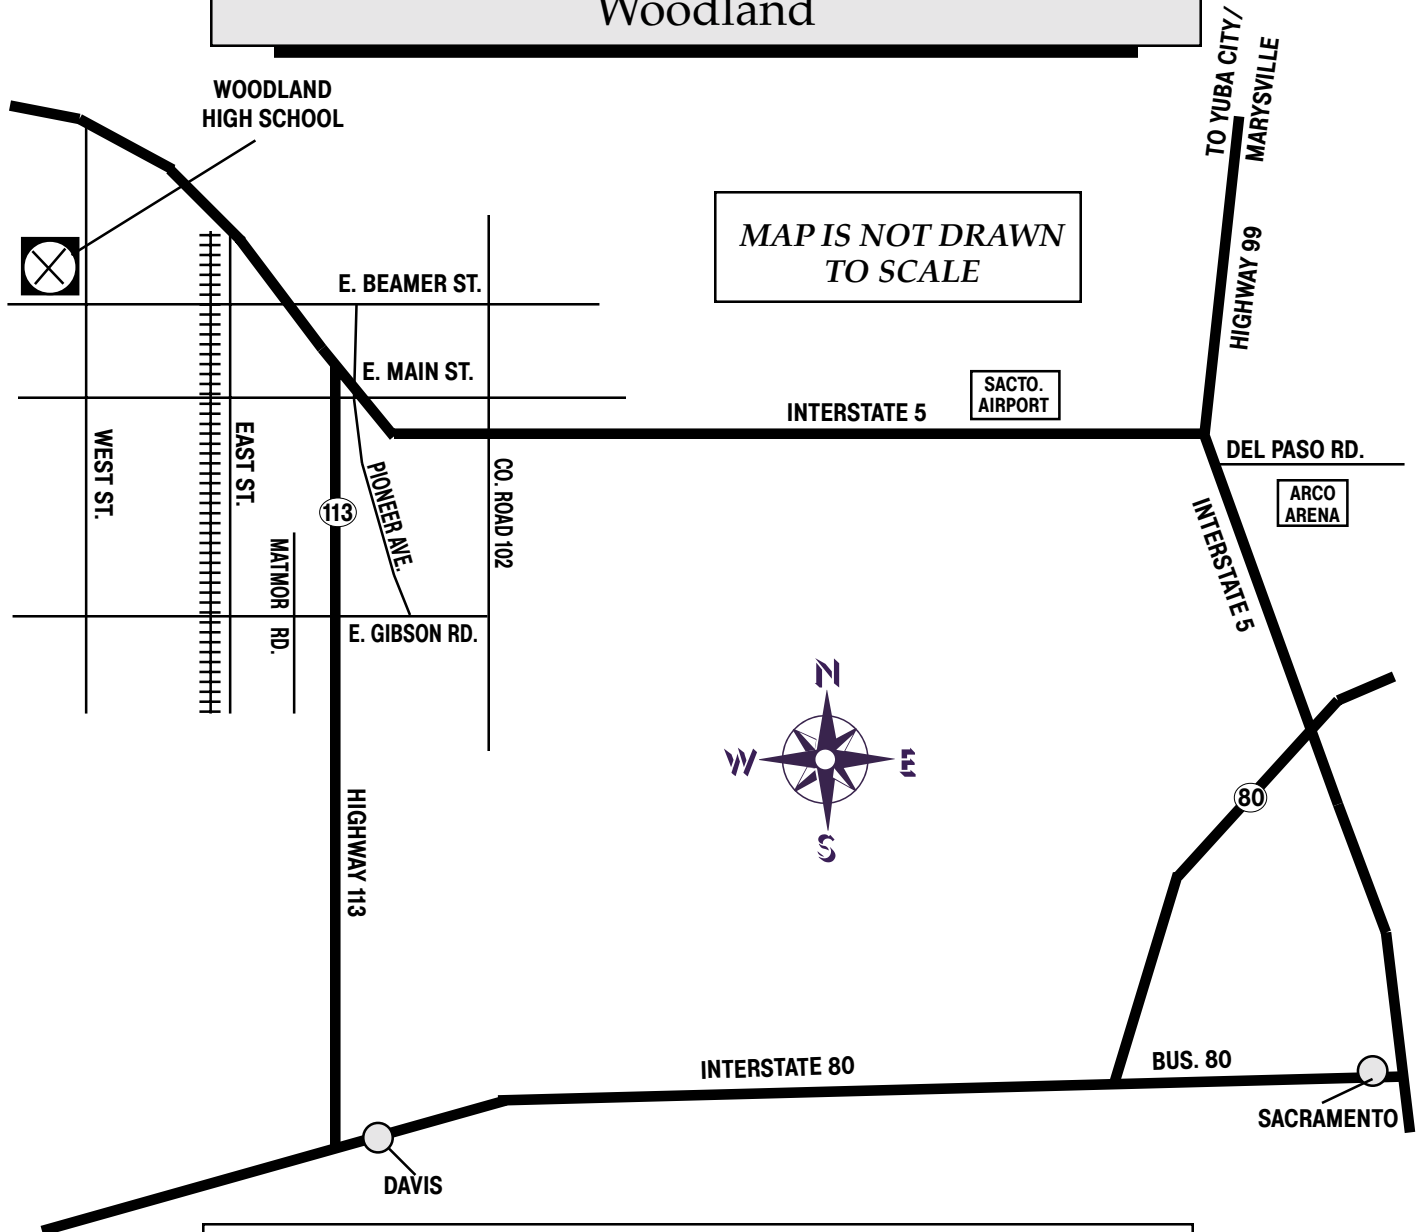

WOODLAND HIGH SCHOOL

21 N. West Street
Woodland

DIRECTIONS TO WOODLAND HIGH SCHOOL:

From I-5: Take the Main Street exit and go west on E. Main Street to West Street. At West Street, turn right (north). School is at the corner of West Street and E. Beamer Street.

Highway 113: Going north on Highway 113, turn left (west) on E. Main Street and follow Main to West Street. At West Street, turn right (north). School is at the corner of West Street and E. Beamer Street.